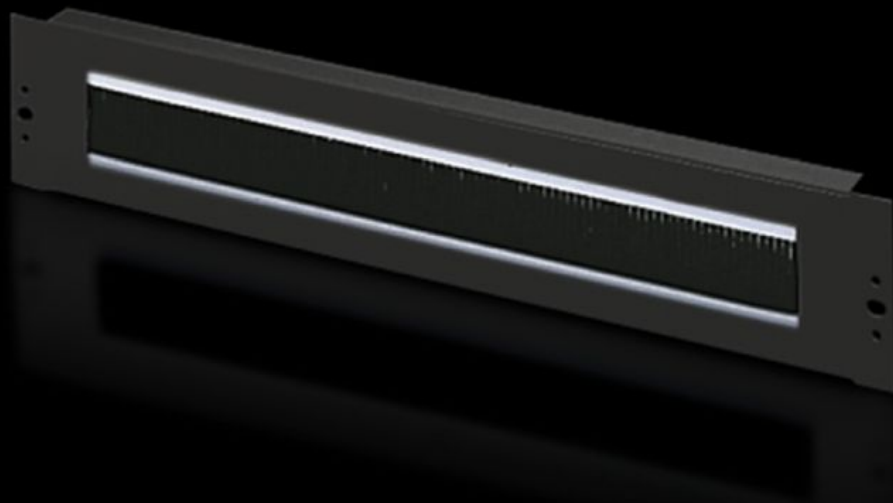

Rittal – The System.

Faster – better – everywhere.

DK 5502.265

**Cable management panel with
brush strip**

Staat: 30/09/2022 (Bron: rittal.com/uk-en)

ENCLOSURES

POWER DISTRIBUTION

CLIMATE CONTROL

IT INFRASTRUCTURE

SOFTWARE & SERVICES

FRIEDHELM LOH GROUP

DK 5502.265 - Cable management panel with brush strip 482.6 mm (19")

With cut-out 390 x 40 mm (2 U) or 390 x 20 mm (1 U) with brush insert, accommodation facility for cable clamp straps.

Funcities

Model No.	DK 5502.265
Product description	For convenient, simple cable routing between two areas separated by a 482.6 mm (19") mounting level, for example, between the front and rear areas of the 482.6 mm (19") mounting level.
Applications	For locking and simultaneous cable routing in installation zones to the 1 U, 482.6 mm (19") mounting standard
Material	Sheet steel Brush strip: Plastic, UL 94-HB
Surface finish	Spray-finished
Colour	RAL 9005
Mounting cut-out	Width:390 mm Height:40 mm
Dimensions	Width: 482.6 mm
Units	2 U
Packs of	1 pc(s).
Weight/pack	0.703 kg
Copper weight (kg per piece)	0