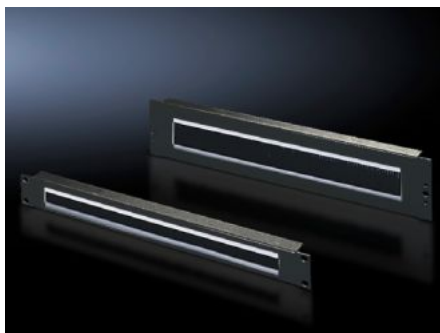

IT INFRASTRUCTURE

SOFTWARE & SERVICES

FRIEDHELM LOH GROUP

DK 5502.265 - Cable management panel with brush strip 482.6 mm (19")

With cut-out 390 x 40 mm (2 U) or 390 x 20 mm (1 U) with brush insert, accommodation facility for cable clamp straps.

Funcities

Model No.	DK 5502.265
Product description	For convenient, simple cable routing between two areas separated by a 482.6 mm (19") mounting level, for example, between the front and rear areas of the 482.6 mm (19") mounting level.
Applications	For locking and simultaneous cable routing in installation zones to the 1 U, 482.6 mm (19") mounting standard
Material	Sheet steel Brush strip: Plastic, UL 94-HB
Surface finish	Spray-finished
Colour	RAL 9005
Mounting cut-out	Width:390 mm Height:40 mm
Dimensions	Width: 482.6 mm
Units	2 U
Packs of	1 pc(s).
Weight/pack	0.703 kg
Copper weight (kg per piece)	0