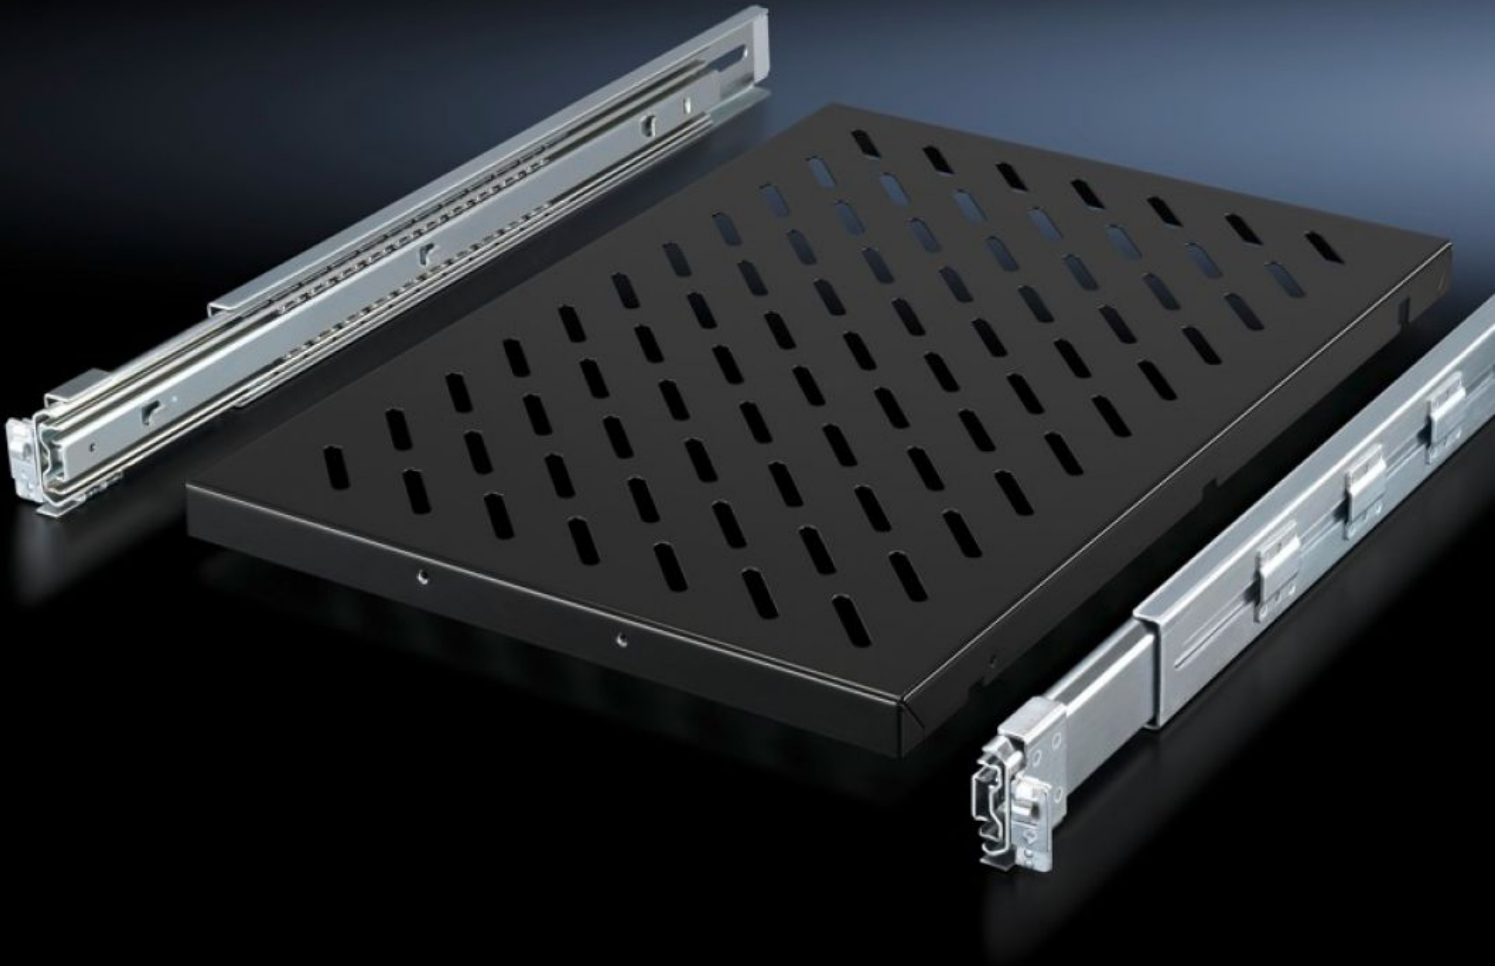

Rittal – The System.

Faster – better – everywhere.

DK 5501.725

Component shelf, pull-out

State: 30/09/2022 (Source: rittal.com/uk-en)

ENCLOSURES

POWER DISTRIBUTION

CLIMATE CONTROL

IT INFRASTRUCTURE

SOFTWARE & SERVICES

FRIEDHELM LOH GROUP