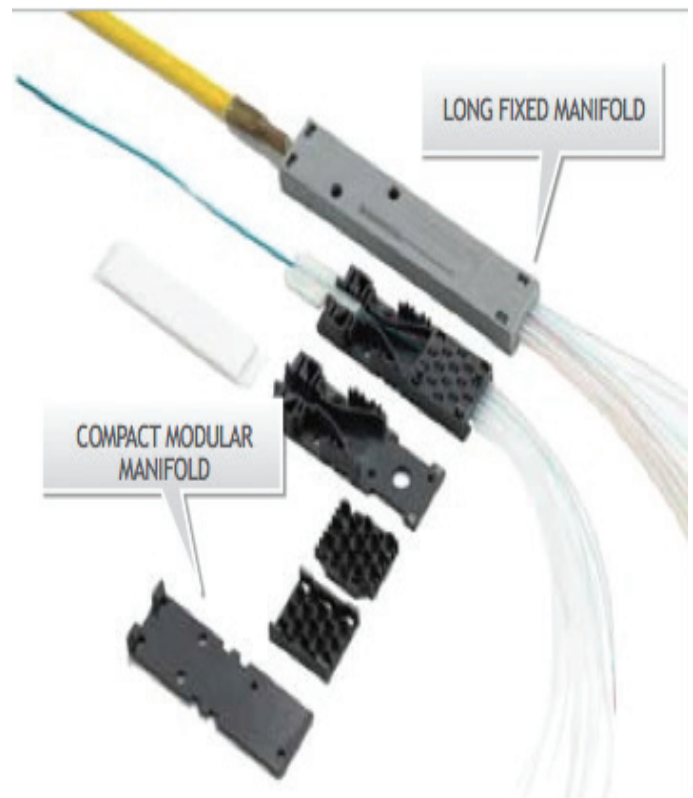

Fiber Management Flat Manifolds

PPC Flat Manifolds protect, breakout and manage primary coated fiber from a fiber bundle, a ribbon fiber, a blown fiber unit or any suitable fiber cable. The input fiber bundle is safely and securely terminated.

Assembly of the Flat Manifold is made easy by the simple open- plan lay-through design, with full bend radius control within the unit. Two versions are available, Compact Modular and Long Fixed types.

When using 250 μ m fibers, each output fiber (max 12f) is protected by precision-made 900 μ m PTFE tube, securely retained within the unit. 900 μ m fibers do not require a PTFE tube.

Features & Benefits

- Protects, organizes, manages and secures primary fiber
- The bend radius is controlled to eliminate transient losses
- Ease of use, incorporating a fiber to tube threading guide
- Available in 4, 6, 8 and 12 fiber tube kit versions or with a reel of 120m PTFE tube
- Space saving, modular system with the ability to stack
- Fire retardant
- Useable with 250 μ m and 900 μ m fiber
- Compact - Modular manifold, smaller, stackable, PTFE gripper pad for easy assembly
- Long - Fixed manifold, fewer parts, 1-stage routing process