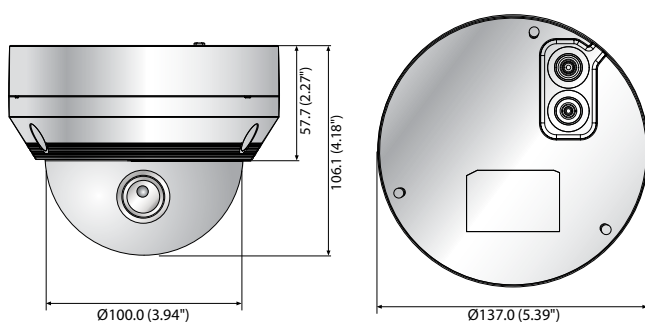

## Key Features

- Max. 2megapixel (1920 x 1080) resolution
- 0.095Lux (Color), 0Lux (B/W, IR LED on)
- 3.2 ~ 10mm (3.1x) varifocal lens
- Max. 30fps@2M all resolutions (H.265/H.264)
- H.265, H.264, MJPEG codec supported, Multiple streaming
- Motion detection, Tampering, Defocus detection
- Hallway view (90°/270°), LDC support
- Micro SD/SDHC/SDXC memory slot (Max. 128GB)
- IR viewable length 30m
- IP66, IK10, PoE/12VDC

## Dimensions

Unit: mm (inch)