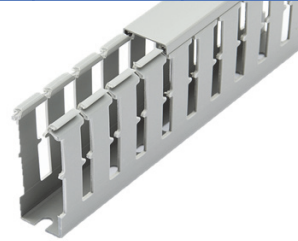

CABLE TRAYS (FOR VERTICAL CABLING)

Cannon PVC UL94 V-0 Rated Betaduct or Steel Cable Tray provide an attractive and very durable product for exceptional, simple cable management and in order to provide a neat support for cabling, the cable tray fits vertically to the depth supports within the cabinet. Steel Cable Tray has fixing slots located at the 'U' heights and offer a modular design appropriate with any Cannon cabinet or rack. No additional drilling is required, however you may require additional depth supports for shorter lengths than cabinet U height.

PVC UL94 V-0 BETADUCT have 25 pitch fixing points and 8mm slots are 20mm pitch.

Cable Tray Finish: Black RAL9005 or Grey White RAL9002.

CABLE TRAY
(SEE TABLE BELOW)

BETADUCT

LENGTH	60 x 60mm	80 x 80mm
2m	CA265-60X60	CA265-80X80

HEIGHT	50mm WIDE	75mm WIDE	100mm WIDE	150mm WIDE	200mm WIDE	250mm WIDE	300mm WIDE	400mm WIDE	500mm WIDE
7U	-	047C00000707	-	-	-	-	-	-	-
10U	-	047C00000710	-	-	-	-	-	-	-
11U	-	-	047C00001011	-	-	-	-	-	-
12U	047C00000512	047C00000712	047C00001012	047C00001512	-	-	-	-	-
13U	-	047C00000713	-	047C00001513	-	-	-	-	-
15U	047C00000515	-	047C00001015	047C00001515	047C00002015	-	-	-	-
16U	-	047C00000716	047C00001016	-	-	-	-	-	-
17U	-	-	047C00001017	-	-	-	-	-	-
18U	-	047C00000718	047C00001018	047C00001518	047C00002018	-	047C00003018	-	-
20U	-	-	047C00001020	047C00001520	-	-	047C00003020	-	-
21U	-	-	-	047C00001521	-	-	-	-	-
22U	-	-	047C00001022	047C00001522	-	-	047C00003022	-	-
23U	-	-	047C00001023	-	-	-	047C00003023	-	-
24U	-	047C00000724	047C00001024	047C00001524	-	-	-	-	-
25U	047C00000525	-	047C00001025	047C00001525	047C00002025	-	047C00003025	-	-
26U	-	-	-	-	047C00002026	-	-	-	-
27U	-	-	047C00001027	047C00001527	047C00002027	-	047C00003027	-	-
28U	-	-	-	-	047C00002028	-	-	-	-
30U	-	047C00000730	-	-	-	-	-	-	-
31U	-	-	-	-	047C00002031	047C00002531	047C00003031	-	-
32U	-	047C00000732	047C00001032	047C00001532	-	-	-	-	-
33U	-	047C00000733	047C00001033	047C00001533	047C00002033	-	047C00003033	-	-
35U	-	-	047C00001035	-	-	-	047C00003035	-	-
36U	-	047C00000736	047C00001036	047C00001536	047C00002036	-	-	-	-
37U	-	-	047C00001037	047C00001537	-	-	047C00003037	-	-
38U	-	-	-	047C00001538	-	-	-	-	-
39U	047C00000539	047C00000739	047C00001039	047C00001539	047C00002039	047C00002539	047C00003039	-	-
40U	-	-	-	047C00001540	-	-	-	-	-
41U	-	-	047C00001041	047C00001541	-	-	047C00003041	-	-
42U	047C00000542	047C00000742	047C00001042	047C00001542	047C00002042	047C00002542	047C00003042	047C00004042	047C00005042
43U	-	-	047C00001043	047C00001543	-	-	-	-	-
45U	047C00000545	047C00000745	047C00001045	047C00001545	047C00002045	-	047C00003045	047C00004045	-
46U	-	-	-	047C00001546	-	-	-	-	-
47U	047C00000547	047C00000747	047C00001047	047C00001547	047C00002047	047C00002547	047C00003047	047C00004047	047C00005047
48U	-	-	-	047C00001548	047C00002048	-	047C00003048	-	-
							047C00003049	-	-
50U	-	-	-	-	047C00002050	-	-	-	-
52U	-	-	047C00001052	047C00001552	047C00002052	-	047C00003052	-	-
54U	-	-	047C00001054	-	-	-	047C00003054	-	-