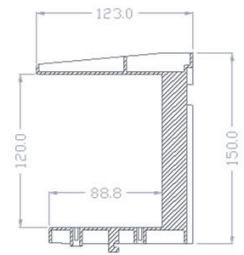

BLUE NYLON CABLE MANAGEMENT RINGS FOR 800MM WIDE CABINETS.

Cannon Blue Nylon Cable Management fit directly onto the front or rear faces of each infill panel and are available in sizes in chart below:

RECOMMENDED QUANTITIES PER INFILL

INFILL PANEL SIZE	MAXIMUM NUMBER OF CABLE RINGS PER INFILL PANEL
4U to 8U	1
9U	2
10U to 13U	3
14U to 17U	4
18U	5
19U to 22U	6
23U to 25U	7
26U to 29U	8
30U to 31U	9
32U to 33U	10
35U to 36U	11
37U to 39U	12
40U to 43U	13
45U to 47U	14
48U to 49U	15
50U to 51U	16
52U to 55U	17

SIZE	PART CODE	QTY	COMMENTS
100mm x 100mm	NR168	1	"C" shape cable management ring
125mm x 141mm	NR169	1	"C" shape cable management ring
123mm x 141mm	NR180	1	"C" shape cable management ring
92mm x 44mm	NR181	1	Cable Management Ring
92mm x 88mm	NR182	1	Cable Management Ring

Materials & Finish: Nylon 66-S/E to 94 VO SKY BLUE RAL 5015.

Supplied: Individually with fixings.

NR180