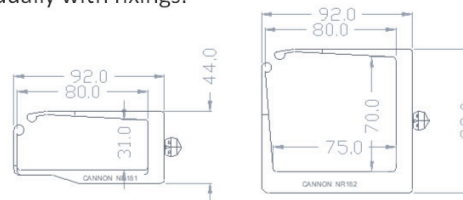

SIZE	PART CODE	QTY	COMMENTS
100mm x 100mm	NR168	1	"C" shape cable management ring
125mm x 141mm	NR169	1	"C" shape cable management ring
123mm x 141mm	NR180	1	"C" shape cable management ring
92mm x 44mm	NR181	1	Cable Management Ring
92mm x 88mm	NR182	1	Cable Management Ring

Materials & Finish: Nylon 66-S/E to 94 VO SKY BLUE RAL 5015.

Supplied: Individually with fixings.

NR181

NR182