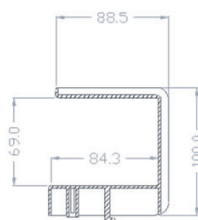

BLUE NYLON CABLE MANAGEMENT RINGS FOR 800MM WIDE CABINETS.

Cannon Blue Nylon Cable Management fit directly onto the front or rear faces of each infill panel and are available in sizes in chart below:

RECOMMENDED QUANTITIES PER INFILL

INFILL PANEL SIZE	MAXIMUM NUMBER OF CABLE RINGS PER INFILL PANEL
4U to 8U	1
9U	2
10U to 13U	3
14U to 17U	4
18U	5
19U to 22U	6
23U to 25U	7
26U to 29U	8
30U to 31U	9
32U to 33U	10
35U to 36U	11
37U to 39U	12
40U to 43U	13
45U to 47U	14
48U to 49U	15
50U to 51U	16
52U to 55U	17

SIZE	PART CODE	QTY	COMMENTS
100mm x 100mm	NR168	1	"C" shape cable management ring
125mm x 141mm	NR169	1	"C" shape cable management ring
123mm x 141mm	NR180	1	"C" shape cable management ring
92mm x 44mm	NR181	1	Cable Management Ring
92mm x 88mm	NR182	1	Cable Management Ring

Materials & Finish: Nylon 66-S/E to 94 VO SKY BLUE RAL 5015.

Supplied: Individually with fixings.

NR168