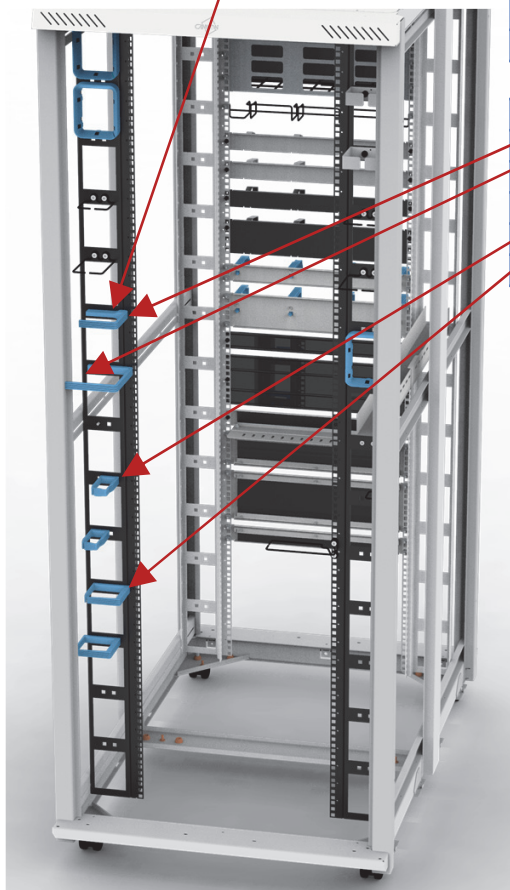

THROUGH-CABLING APERTURE FRAME

- Provide effective bend radius control for through-cabling apertures on Cannon racks and cabinets
- Cannon moulded, through-cabling aperture frames, ensure that bend radius control is provided to an often neglected cabling path
- The CannonThrough-Cabling Aperture Frame is designed to support CAT5e, CAT6, CAT7 and fibre installation standards
- May be fitted to one face or both faces of a through cabling window
- Aperture size through window frame is 73mm x 96mm
- Through-Cabling Aperture Frame clips into any aperture of 77mm x 100mm where the metal panel thickness is 1.5mm to 2.2mm
- Compatible with Vertical Cable Management Rings 110mm x 50mm and 110mm x 100mm

For Side Panels fitted with blue mouldings see page 4.5

Size conversions: 1U = 44.45mm = 1 3/4" 600mm = 24" 700mm = 28" 800mm = 32" 1kg = 2.2lbs

BLUE NYLON CABLE MANAGEMENT RINGS FOR 800MM WIDE CABINETS.

Cannon Blue Nylon Cable Management fit directly onto the front or rear faces of each infill panel and are available in sizes in chart below:

RECOMMENDED QUANTITIES PER INFILL

INFILL PANEL SIZE	MAXIMUM NUMBER OF CABLE RINGS PER INFILL PANEL
4U to 8U	1
9U	2
10U to 13U	3
14U to 17U	4
18U	5
19U to 22U	6
23U to 25U	7
26U to 29U	8
30U to 31U	9
32U to 33U	10
35U to 36U	11
37U to 39U	12
40U to 43U	13
45U to 47U	14
48U to 49U	15
50U to 51U	16
52U to 55U	17

NR168

NR181

NR182

SIZE	PART CODE	QTY	COMMENTS
100mm x 100mm	NR168	1	"C" shape cable management ring
125mm x 141mm	NR169	1	"C" shape cable management ring
123mm x 141mm	NR180	1	"C" shape cable management ring
92mm x 44mm	NR181	1	Cable Management Ring
92mm x 88mm	NR182	1	Cable Management Ring