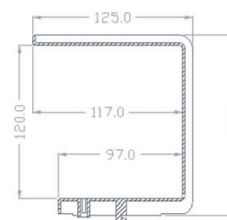

BLUE NYLON CABLE MANAGEMENT RINGS FOR 800MM WIDE CABINETS.

Cannon Blue Nylon Cable Management fit directly onto the front or rear faces of each infill panel and are available in sizes in chart below:

RECOMMENDED QUANTITIES PER INFILL

INFILL PANEL SIZE	MAXIMUM NUMBER OF CABLE RINGS PER INFILL PANEL
4U to 8U	1
9U	2
10U to 13U	3
14U to 17U	4
18U	5
19U to 22U	6
23U to 25U	7
26U to 29U	8
30U to 31U	9
32U to 33U	10
35U to 36U	11
37U to 39U	12
40U to 43U	13
45U to 47U	14
48U to 49U	15
50U to 51U	16
52U to 55U	17

SIZE	PART CODE	QTY	COMMENTS
100mm x 100mm	NR168	1	"C" shape cable management ring
125mm x 141mm	NR169	1	"C" shape cable management ring
123mm x 141mm	NR180	1	"C" shape cable management ring
92mm x 44mm	NR181	1	Cable Management Ring
92mm x 88mm	NR182	1	Cable Management Ring

Materials & Finish: Nylon 66-S/E to 94 VO SKY BLUE RAL 5015.

Supplied: Individually with fixings.

NR169