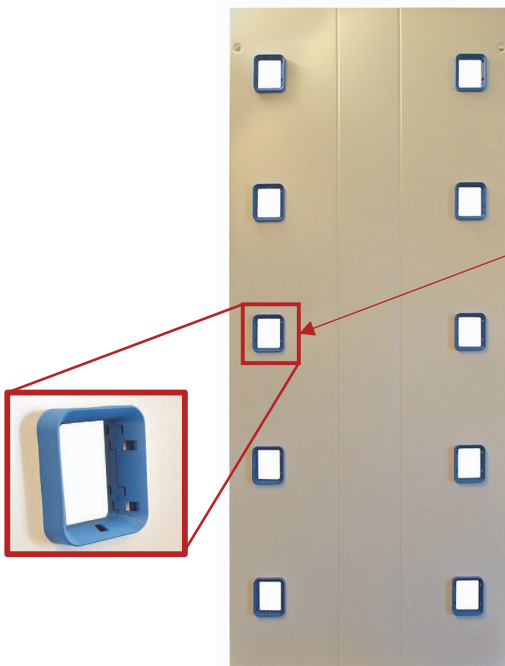

THROUGH-CABLING APERTURE FRAME

- Provide effective bend radius control for through-cabling apertures on Cannon racks and cabinets
- Cannon moulded, through-cabling aperture frames, ensure that bend radius control is provided to an often neglected cabling path
- The CannonThrough-Cabling Aperture Frame is designed to support CAT5e, CAT6, CAT7 and fibre installation standards
- May be fitted to one face or both faces of a through cabling window
- Aperture size through window frame is 73mm x 96mm
- Through-Cabling Aperture Frame clips into any aperture of 77mm x 100mm where the metal panel thickness is 1.5mm to 2.2mm
- Compatible with Vertical Cable Management Rings 110mm x 50mm and 110mm x 100mm

HEIGHT	FRONT ONLY	FRONT & REAR
25U	16-off	32-off
42U	28-off	56-off
47U	32-off	64-off

Supplied: Individual or packs of 10.

Finish: Blue plastic.

***NR167 & NR171 may be installed as a pair to front & rear of infill panel to provide maximum protection & cable management for fibre**

For Side Panels fitted with blue mouldings see page 4.5

Size conversions: 1U = 44.45mm = 1 3/4" 600mm = 24" 700mm = 28" 800mm = 32" 1kg = 2.2lbs

BLUE NYLON CABLE MANAGEMENT RINGS FOR 800MM WIDE CABINETS.