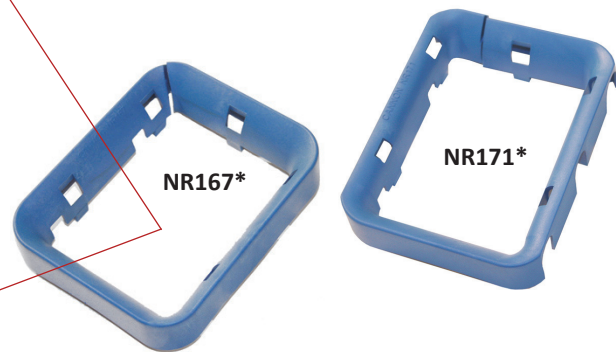

THROUGH-CABLING APERTURE FRAME

- Provide effective bend radius control for through-cabling apertures on Cannon racks and cabinets
- Cannon moulded, through-cabling aperture frames, ensure that bend radius control is provided to an often neglected cabling path
- The CannonThrough-Cabling Aperture Frame is designed to support CAT5e, CAT6, CAT7 and fibre installation standards
- May be fitted to one face or both faces of a through cabling window
- Aperture size through window frame is 73mm x 96mm
- Through-Cabling Aperture Frame clips into any aperture of 77mm x 100mm where the metal panel thickness is 1.5mm to 2.2mm
- Compatible with Vertical Cable Management Rings 110mm x 50mm and 110mm x 100mm

HEIGHT	FRONT ONLY	FRONT & REAR
25U	16-off	32-off
42U	28-off	56-off
47U	32-off	64-off

Supplied: Individual or packs of 10.

Finish: Blue plastic.

***NR167 & NR171 may be installed as a pair to front & rear of infill panel to provide maximum protection & cable management for fibre**

For Side Panels fitted with blue mouldings see page 4.5

Size conversions: 1U = 44.45mm = 1 3/4" 600mm = 24" 700mm = 28" 800mm = 32" 1kg = 2.2lbs

BLUE NYLON CABLE MANAGEMENT RINGS FOR 800MM WIDE CABINETS.

Cannon Blue Nylon Cable Management fit directly onto the front or rear faces of each infill panel and are available in sizes in chart below:

RECOMMENDED QUANTITIES PER INFILL

INFILL PANEL SIZE	MAXIMUM NUMBER OF CABLE RINGS PER INFILL PANEL
4U to 8U	1
9U	2
10U to 13U	3
14U to 17U	4
18U	5
19U to 22U	6
23U to 25U	7
26U to 29U	8
30U to 31U	9
32U to 33U	10
35U to 36U	11
37U to 39U	12
40U to 43U	13
45U to 47U	14
48U to 49U	15
50U to 51U	16
52U to 55U	17