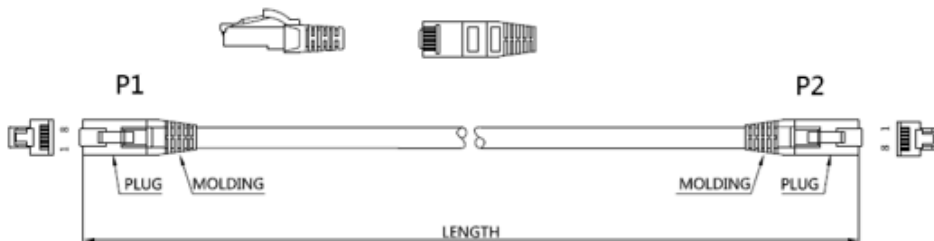

FEATURES:

- Category 6 Network Patch Lead
- Individually Bagged
- Flush Moulded Strain Relief Boot
- Stranded Copper 24 AWG
- Available in 10 different colours
- Constructed with RJ45 plugs
- 10/100/1000 Base-T Gigabit Ethernet

DESCRIPTION:

Cablenet LSOH Category 6 U/UTP leads are manufactured, tested and verified to the ISO11801 Class D+ and ANSI/EIA/TIA standards for enhanced performance. They are constructed with RJ45 plugs and quality Stranded Cat6 LSOH cable. These are available in 12 different lengths and manufactured in 10 colours.

SPECIFICATIONS:

Conductor – Stranded Copper 7/0.2 24 AWG
Jacket – LSOH IEC 60332-2

TECHNICAL DRAWING:

ORDERING INFORMATION:

	Pink	Grey	Red	Green	Blue	Yellow	Black	Violet	White	Orange
0.3M	L60-0003	L60-1003	L60-2003	L60-3003	L60-4003	L60-5003	L60-6003	L60-7003	L60-8003	L60-9003
0.5M	L60-0005	L60-1005	L60-2005	L60-3005	L60-4005	L60-5005	L60-6005	L60-7005	L60-8005	L60-9005
1M	L60-0010	L60-1010	L60-2010	L60-3010	L60-4010	L60-5010	L60-6010	L60-7010	L60-8010	L60-9010
1.5M	L60-0015	L60-1015	L60-2015	L60-3015	L60-4015	L60-5015	L60-6015	L60-7015	L60-8015	L60-9015
2M	L60-0020	L60-1020	L60-2020	L60-3020	L60-4020	L60-5020	L60-6020	L60-7020	L60-8020	L60-9020
2.5M		L60-1025	L60-2025	L60-3025	L60-4025	L60-5025				
3M	L60-0030	L60-1030	L60-2030	L60-3030	L60-4030	L60-5030	L60-6030	L60-7030	L60-8030	L60-9030
4M	L60-0040	L60-1040	L60-2040	L60-3040	L60-4040	L60-5040	L60-6040	L60-7040	L60-8040	L60-9040
5M	L60-0050	L60-1050	L60-2050	L60-3050	L60-4050	L60-5050	L60-6050	L60-7050	L60-8050	L60-9050
8M	L60-0080	L60-1080	L60-2080	L60-3080	L60-4080	L60-5080	L60-6080	L60-7080	L60-8080	L60-9080
10M	L60-0100	L60-1100	L60-2100	L60-3100	L60-4100	L60-5100	L60-6100	L60-7100	L60-8100	L60-9100
15M	L60-0150	L60-1150	L60-2150	L60-3150	L60-4150	L60-5150	L60-6150	L60-7150	L60-8150	L60-9150
20M	L60-0200	L60-1200	L60-2200	L60-3200	L60-4200	L60-5200	L60-6200	L60-7200	L60-8200	L60-9200